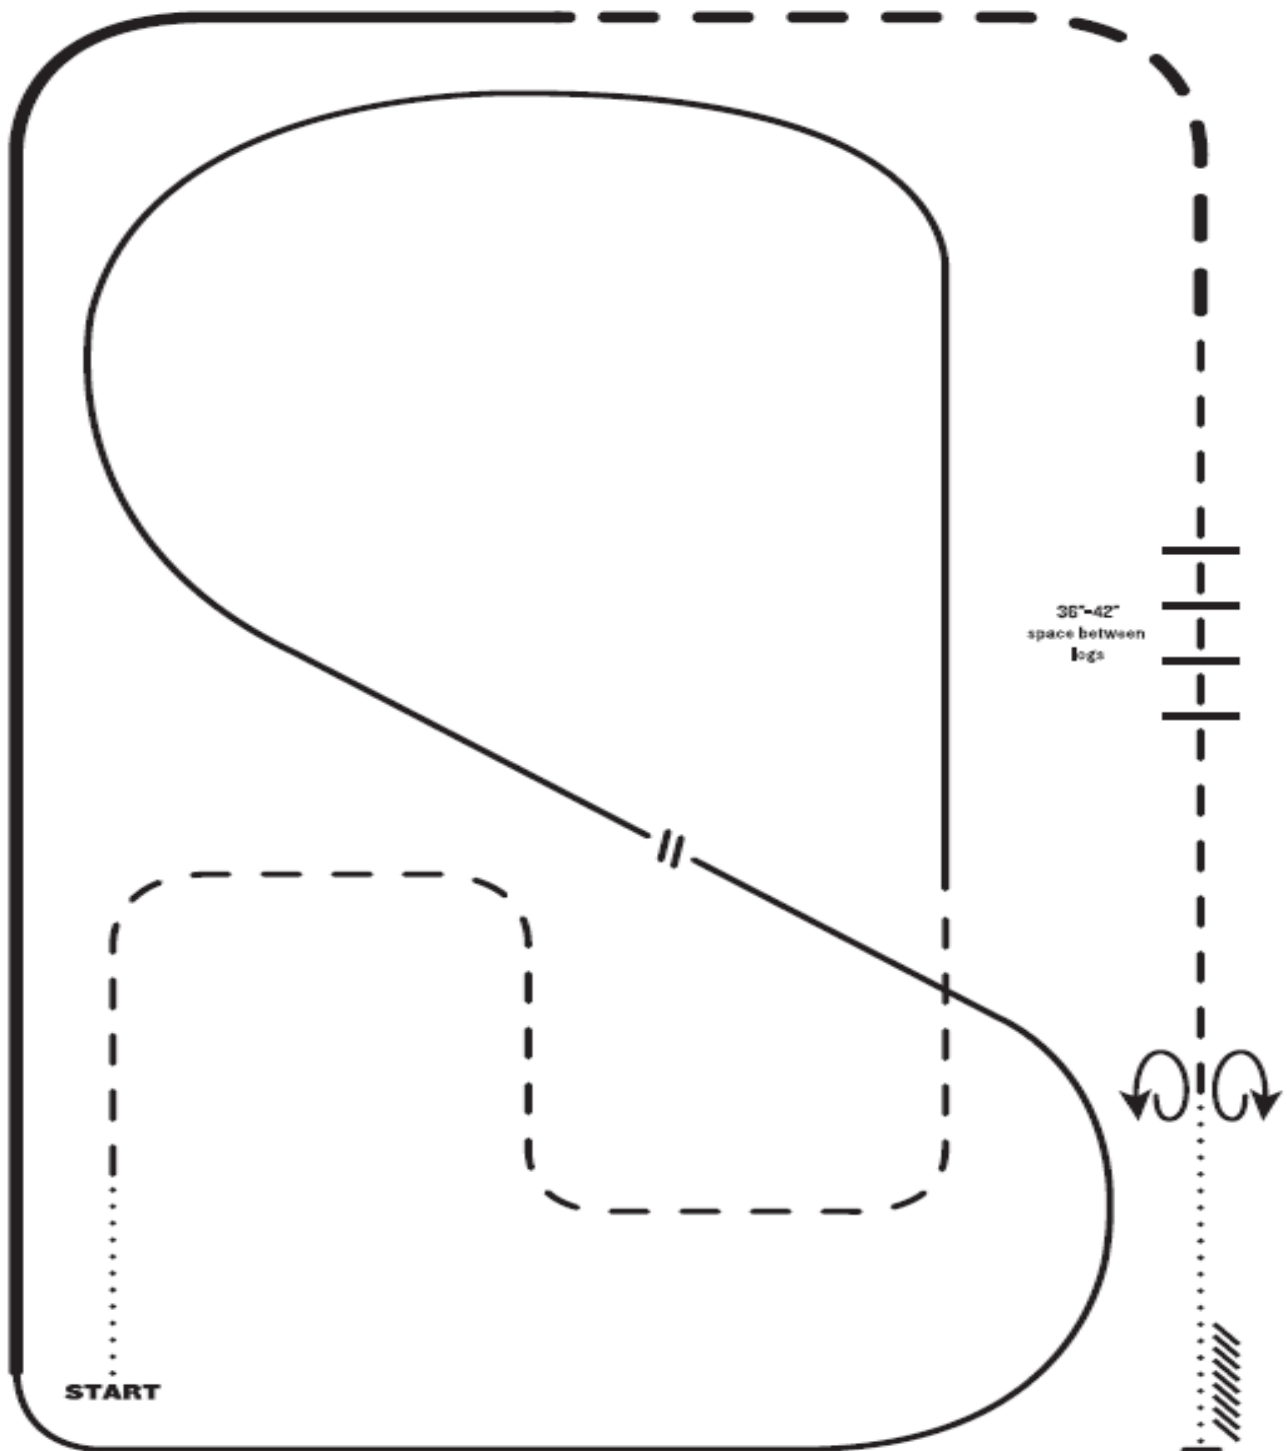

Youth/Novice Ranch Riding

Panorama Horse Show Circuit

1. Walk
2. Trot serpentine
3. Lope left lead around the end of the arena and then diagonally across the arena
4. Change leads (simple or flying)
5. Lope right lead around the end of the arena
6. Extend lope on the straight away and around corner to the center of the arena
8. Extend trot around corner of the arena
9. Collect trot
10. Trot over logs
11. Stop, 360° turn each direction (either direction first (L-R or R-L))
12. Walk, stop and back